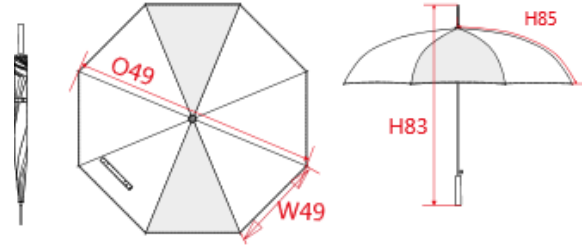

REFERENCE : KI2007

SIZES : U

COMPOSITION :

Main fabric : Polyester 210T - 60 100%polyester
 Main fabric : Polyester 210T - 60 As contrast color main fabric, just for 2 panels in some color ways. 100%polyester
 Main fabric : Polyester 210T - 60 As contrast color main fabric, just for 2 panels in some color ways. 100%polyester
 Material 1 : Metal quality For tips, stretchers. metal
 Material 1 : Metal quality For shaft (10mm) 100%metal
 Material 2 : Steel quality For bottom and top spring. 100%steel
 Material 3 : Fiberglass quality For ribs and stretchers 100%fiber glass
 Material 4 : PP plastic quality For handle (spray color) and runner. 100%polypropylene

TECHNICAL DETAIL :

Auto opening

ARTICLE WEIGHT :

360,9 gr/pc

DESCRIPTION		COLORS	PANTONE SERIGRAPHIE
Français : Parapluie de golf		Black	Black
English : Golf umbrella		Black / Burnt lime	Black / 583C
Nederlands : Golfparaplu		Black / Orange	Black / 1495C
Deutsch : Goldschirm		Black / Red	Black / 1795C
Español : Paraguas de golf		Bottle green	567C
Italiano : Ombrello da golf		Burnt lime	583C
Português : Chapéu de chuva de golfe		Navy	433C
		Orange	1495C
		Red	1795C
		Royal blue	287C
		Sky blue	278C
		Slate grey	424C
		True Yellow	116C
		White	White
		Reflex blue / White / French red	Reflex blueC/White/Red032C

MEASUREMENT	
Description	U
O49 Diameter of the umbrella	100
H83 Height of the umbrella's shaft	83,50
H85 Length of the umbrella's ribs	58
W49 Bottom panel width	38

PACKING	
Box	20 pcs / box U => L:85.5cm W:17.5cm H:14.5cm GW:8.15kg NW:7.218kg