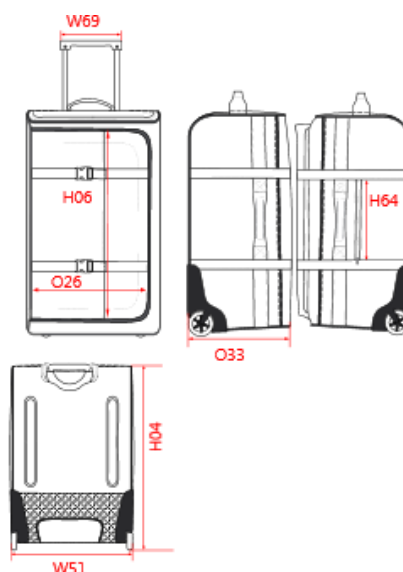

**REFERENCE :** KI0840

**SIZES :** U

**COMPOSITION :**

Main fabric : PVC Tarpaulin PVC

Fabric 2 : Polyester 600D PVC coating - 620 On front part

100%polyester

Lining : Polyester 210D PU backing - 75 As inside lining. 100%

polyester

Material 7 : EVA quality Piping 100%ethylene vinyl acetate

Material 3 : Plastic quality For top handle and top part of trolley

system

For corner

**ARTICLE WEIGHT :**

4800 gr/pc

DESCRIPTION
<b>Français :</b> Sac Trolley "Blackline" imperméable - Grand Format
<b>English :</b> "Blackline" waterproof trolley bag - Large Size
<b>Nederlands :</b> Waterdichte trolleytas 'Blackline' - Groot formaat
<b>Deutsch :</b> Wasserdichte Trolley-Kabinentasche „Blackline“ – groß
<b>Español :</b> Bolsa trolley «Blackline» impermeable - Formato grande
<b>Italiano :</b> Trolley "Blackline" impermeabile - Formato grande
<b>Português :</b> Saco trolley impermeável "Backline" – formato grande

COLORS	PANTONE SERIGRAPHIE
Black	Black

MEASUREMENT	
Description	U
<b>H06</b> Hauteur milieu devant / Middle front length	68
<b>O26</b> Largeur rabat / Flap width	36,50
<b>H64</b> Height of lateral panel until zip	32
<b>W51</b> Total width	38
<b>O33</b> Deep of bottom part	40
<b>H04</b> Hauteur coté / Side length	78
<b>W69</b> Width of Trolley top handle	17

PACKING	
Box	2 pcs / box U => L:83cm W:42cm H:31cm GW:10.2kg NW:9.2kg