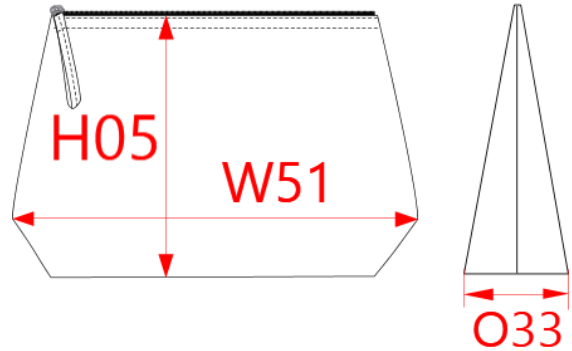

REFERENCE : KI0727

SIZES : U

COMPOSITION :

Main fabric : Laminated cotton canvas - 310 For vanity and puller 100%cotton

TECHNICAL DETAIL :

Oekotex certified

ARTICLE WEIGHT :

74 gr/pc

COLORS	PANTONE SERIGRAPHIE
Black	Black
Dusty Pink	486C
Fuchsia	7425C
Midnight Blue	7547C
Natural	7534C

MEASUREMENT	
Description	U
W51 Total width	38
H05 Hauteur totale / Total height	21
O33 Deep of bottom part	10

PACKING	
Box	100 pcs / box U => L:45cm W:42cm H:40cm GW:10.12kg NW:9kg