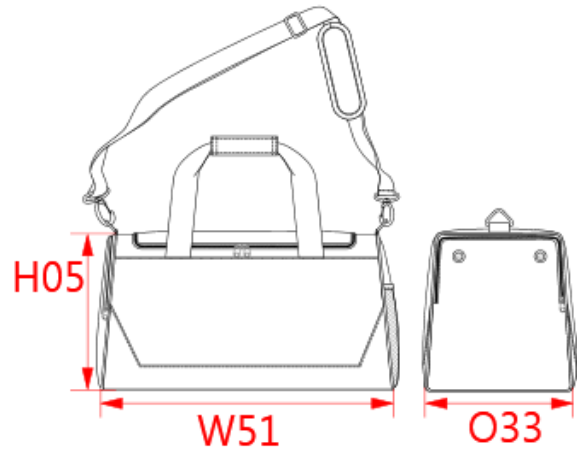

REFERENCE : KI0617

SIZES : U

COMPOSITION :

Main fabric : Polyester 600D PVC backing On front+back+sides+top panels. 100%polyester

Main fabric : Polyester 600D PVC backing On bottom panel. 100%polyester

Lining : Polyester 210D PU backing - 75 As lining on bottom panel+lateral pockets. 100%polyester

Mesh : Polyester mesh - 75 As lateral pocket, on one side. 100%polyester

TECHNICAL DETAIL :

PVC backing

ARTICLE WEIGHT :

648 gr/pc

DESCRIPTION
Français : Sac de sport
English : Multi sports bag
Nederlands : Multisporttas
Deutsch : Multi-Sporttasche
Español : Bolsa de deporte
Italiano : Borsa sport
Português : Saco multidesportos

MEASUREMENT						
Description	U					
H05 Hauteur totale / Total height	32					
W51 Total width	56					
O33 Deep of bottom part	28					

PACKING	
Box	25 pcs / box U => L:59cm W:35cm H:52cm GW:17Kg NW:16,2Kg