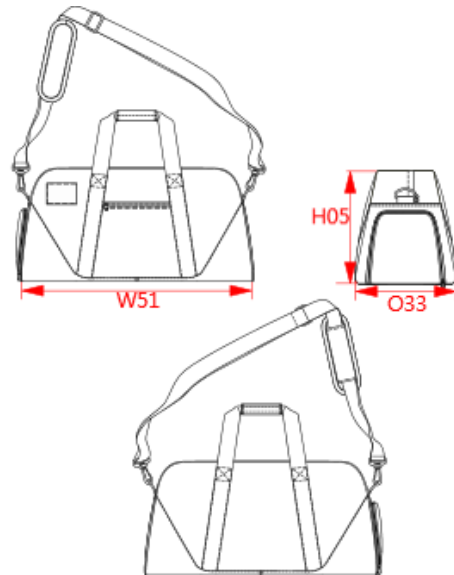

REFERENCE : KI0610

SIZES : U

COMPOSITION :

Main fabric : Polyester 600D PVC backing 100%polyester
 Main fabric : Polyester 600D PVC backing As contrast fabric color. 100%polyester

Lining : Polyester 210D PU backing - 75 As lining for lateral pocket + inner carton board. 100%polyester

Padding : Special PAD for shoulder & shoulder straps of backpacks On inside of shoulder pad.

TECHNICAL DETAIL :

PVC backing

ARTICLE WEIGHT :

870 gr/pc

| DESCRIPTION | |
|---------------------|-------------------------------|
| Français : | Sac de voyage |
| English : | Travel bag |
| Nederlands : | Travel bag |
| Deutsch : | Duffeltasche |
| Español : | Bolsa de viaje |
| Italiano : | Borsa sportiva o tempo libero |
| Português : | Saco duffle |

| MEASUREMENT | | | | | | |
|--|----|--|--|--|--|--|
| Description | U | | | | | |
| H05 Hauteur totale / Total height | 32 | | | | | |
| W51 Total width | 70 | | | | | |
| O33 Deep of bottom part | 30 | | | | | |

| PACKING | |
|---------|---|
| Box | 20 pcs / box U => L:75cm W:36cm H:38cm GW:17,5kg NW:16kg |