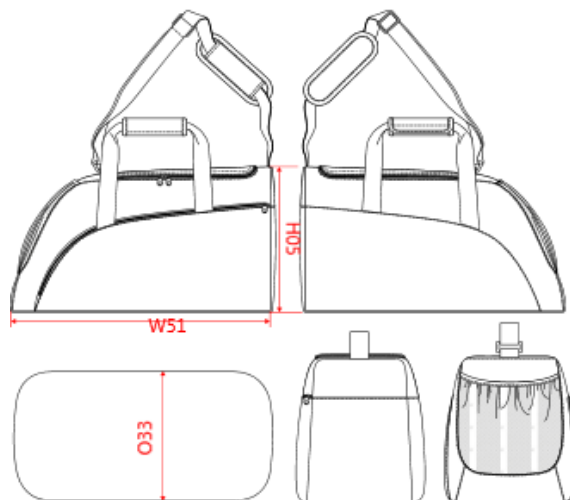

Main fabric : Polyester 600D PVC backing On top part 100% polyester

Main fabric : Polyester 600D PVC backing For opening part 100%polyester

Mesh : Polyester mesh 145 For lateral pocket. 100%polyester

Lining : Polyester 210D PU backing - 75 As lining for inside front pocket + inside bottom panel + inside panel of hand protection shape on handles. 100%polyester

Padding : special PAD for shoulder & shoulder straps of backpacks Thickness 4mm. On inside of shoulder and handles protection shapes + bottom panel of the bag. PE

Padding : Special PAD for shoulder and shoulder straps of backpacks Thickness 5mm.

On shoulder

TECHNICAL DETAIL :

PU backing

ARTICLE WEIGHT :

300 gr/pc

DESCRIPTION	
Français :	Sac de sport
English :	Sports bag
Nederlands :	Sports bag
Deutsch :	Sporttasche
Español :	Bolsa deportiva
Italiano :	Borsa sportiva
Português :	Saco de desporto

MEASUREMENT	
Description	U
H05 Hauteur totale / Total height	31
W51 Total width	55
O33 Deep of bottom part	27

PACKING	
Box	25 pcs / box U => L:60cm W:35cm H:48cm GW:9kg NW:7,5kg

COLORS	PANTONE SERIGRAPHIE
Black / Royal blue	Black / 287C
Navy / Light grey	433C / 402C
Red / Slate grey	1795C / 424C
Slate grey / Burnt lime	424C / 583C
Black / Black	Black / Black
Black / Red	Black / 1795C
Slate Grey / Orange	424C / 1495C
Yellow / Slate grey	109C / 424C
Fuchsia / Black	219C / Black
Reflex blue / White / French red	Reflex blueC/White/Red032C