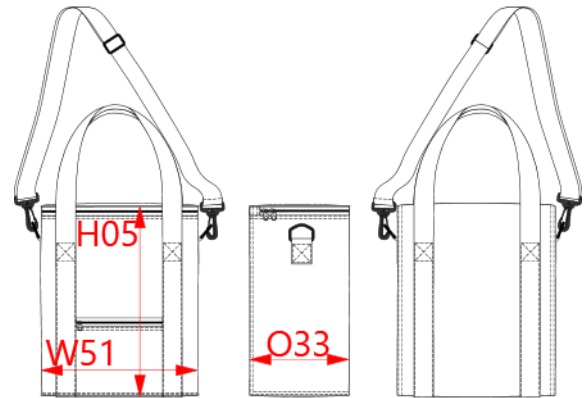

REFERENCE : KI0307

SIZES : U

COMPOSITION :

Main fabric : Polyester 300D PU backing 100%polyester
 Lining 1 : EPA foam On inside, special foam for cooler bags.
 Thickness: 5mm 100%EPA
 Lining 2 : Alluminum lining As internal lining for main compartment.
 Special for cooler bags. 100%alluminum

ARTICLE WEIGHT :

550 gr/pc

DESCRIPTION		COLORS	PANTONE SERIGRAPHIE
Français : Sac Isotherme English : Vertical cube cooler bag Nederlands : Vertical cube cooler bag Deutsch : Grobe Kühltasche Español : Bolsa nevera Italiano : Borsa termica Português : Saco térmico grande		Royal blue	287C
		Full grey	445C

MEASUREMENT							
Description	U						
H05 Hauteur totale / Total height	36						
W51 Total width	30						
O33 Deep of bottom part	19						

PACKING	
Box	20 pcs / box U => L:66cm W:39cm H:50cm GW:12kg NW:11kg