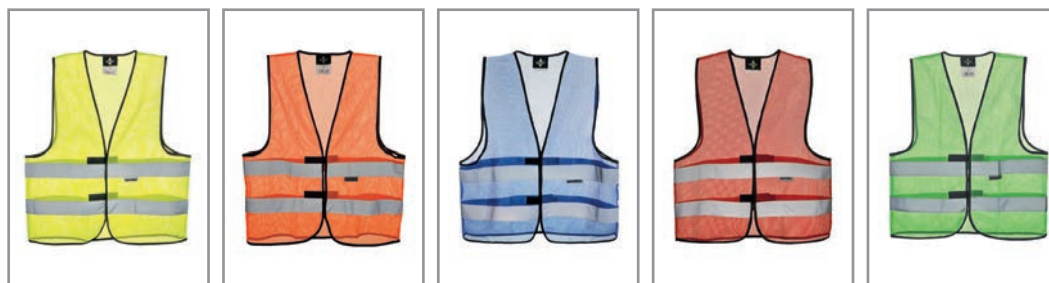

Suitable for

Industry transport and logistics, events, security

KXQG
Yellow
Size chart

KXQO
Orange
Size chart

KXQB
Blue
Size chart

KXQR
Red
Size chart

KXQGRU
Green
Size chart

Material: 100 % polyester
Grammage: 55 gsm