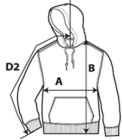

## Heavy Blend Adult Hooded Sweatshirt

**DETAILS**

**Fabric**  
**Yarn Count**  
**Features**

50% US Cotton, 50% Polyester, 271.0 G/SqM (White 257 G/SqM)  
20/1  
Heavy Blend features air combed MVS yarn for reduced pilling, and an extensive colour palette.  
Proud member of the US Cotton Trust Protocol (USCTP).  
Cotton products from Gildan support more sustainable + ethical cotton farming.  
Companion style: 18500B  
2-end midweight fleece fabric  
Double-lined hood with color-matched drawcord  
Pouch pocket  
1 x 1 rib with spandex for enhanced stretch and recovery  
Classic fit, tubular body  
High-performing tear-away label  
Bangladesh, Honduras, Nicaragua, El Salvador  
S - 3XL 24 PIECES  
4XL - 5XL 12 PIECES  
36  
198

**Country of Origin**  
**Case Packs**

**Colours**  
**SKU's**

**SPECIFICATIONS**

**Centimeters**

	Tol-	Tol+	S	M	L	XL	2XL	3XL	4XL	5XL
<b>Chest (A)</b>	2.540	2.540	50.800	55.880	60.960	66.040	71.120	76.200	81.280	86.360
<b>Length from HPS (B)</b>	2.540	2.540	68.580	71.120	73.660	76.200	78.740	81.280	83.820	86.360
<b>Sleeve length (Center back) (D2)</b>	1.905	1.905	85.090	87.630	90.170	92.710	95.250	97.790	100.330	102.870

**Inches**

	Tol-	Tol+	S	M	L	XL	2XL	3XL	4XL	5XL
<b>Chest (A)</b>	1.000	1.000	20.000	22.000	24.000	26.000	28.000	30.000	32.000	34.000
<b>Length from HPS (B)</b>	1.000	1.000	27.000	28.000	29.000	30.000	31.000	32.000	33.000	34.000
<b>Sleeve length (Center back) (D2)</b>	0.750	0.750	33.500	34.500	35.500	36.500	37.500	38.500	39.500	40.500