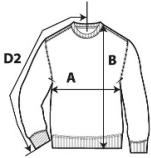

**GILDAN**

**18000**

**Heavy Blend Adult Crewneck Sweatshirt**

**DETAILS**

**Fabric**  
**Yarn Count**  
**Features**

50% US Cotton, 50% Polyester, 271.0 G/SqM (White 257 G/SqM)  
20/1  
Heavy Blend features air combed MVS yarn for reduced pilling, and an extensive colour palette.  
Proud member of the US Cotton Trust Protocol (USCTP).  
Cotton products from Gildan support more sustainable + ethical cotton farming.  
Companion style: 18000B  
2-end midweight fleece fabric  
1x1 rib with spandex for enhanced stretch and recovery  
Classic fit, tubular body  
High-performing tear-away label  
Honduras, Nicaragua, El Salvador  
S - 3XL 36 PIECES  
4XL - 5XL 12 PIECES  
30  
168

**Country of Origin**  
**Case Packs**

**Colours**  
**SKU's**

**SPECIFICATIONS**

Centimeters	Tol-	Tol+	S	M	L	XL	2XL	3XL	4XL	5XL
<b>Chest (A)</b>	2.540	2.540	50.800	55.880	60.960	66.040	71.120	76.200	81.280	86.360
<b>Length from HPS (B)</b>	2.540	2.540	68.580	71.120	73.660	76.200	78.740	81.280	83.820	86.360
<b>Sleeve length (Center back) (D2)</b>	2.540	2.540	85.090	87.630	90.170	92.710	95.250	97.790	100.330	102.870
Inches	Tol-	Tol+	S	M	L	XL	2XL	3XL	4XL	5XL
<b>Chest (A)</b>	1.000	1.000	20.000	22.000	24.000	26.000	28.000	30.000	32.000	34.000
<b>Length from HPS (B)</b>	1.000	1.000	27.000	28.000	29.000	30.000	31.000	32.000	33.000	34.000
<b>Sleeve length (Center back) (D2)</b>	1.000	1.000	33.500	34.500	35.500	36.500	37.500	38.500	39.500	40.500