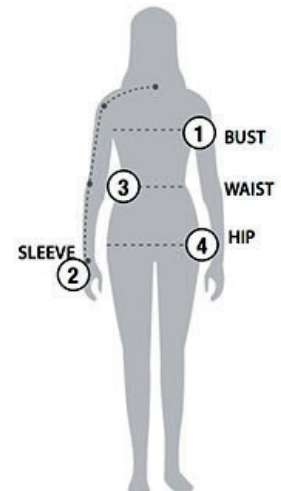

STORMTECH SIZING CHART

BASED ON YOUR BODY MEASUREMENTS

MEN'S SIZING

To select the best size for you, please follow these simple steps:

- ① **Most important measurement:**
Take your Chest/Bust measurement from just under your arm at the fullest part of the chest
- ② Take your Sleeve length from the back base of the neck across the shoulder and around the elbow to your wrist
- ③ Take your Waist measurement at the narrowest point around your natural waistline.
- ④ Take your Hip measurement at the fullest part of your body below the waist

When measurements fall between two sizes:
The size selection should be based on fit preference: Select lower size for a closer to body fit or the larger size for a more relaxed fit. When in doubt, we strongly recommend ordering a size sample.

WOMEN'S SIZING

AFP-1 | MEN'S GRAVITY THERMAL JACKET

MEN'S SIZING CHART – YOUR BODY MEASUREMENTS

SIZE	XS	S	M	L	XL	2XL	3XL	4XL	5XL
Chest ①	N/A	35"-38" [89-96.5cm]	38"-41" [96.5-104cm]	41"-44" [104-112cm]	44"-47" [112-119cm]	47"-50" [119-127cm]	50"-53" [127-134.5cm]	53"-56" [134.5-142cm]	56"-59" [142-150cm]
Sleeve Length ②	N/A	33"-34" [84-86.5cm]	34"-35" [86.5-89cm]	35"-36" [89-91.5cm]	36"-37" [91.5-94cm]	37"-38" [94-96.5cm]	38"-38.5" [96.5-97.75cm]	38.5"-39" [97.75cm-99cm]	39"-39.5" [99-100.25cm]
Waist ③	N/A	29"-32" [73.5-81cm]	32"-35" [81-89cm]	35"-38" [89-96.5cm]	38"-41" [96.5-104cm]	41"-44" [104-112cm]	44"-47" [112-119cm]	47"-50" [119-127cm]	50"-53" [127-134.5cm]
Hip ④	N/A	34"-37" [86-94cm]	37"-40" [94-101.5cm]	40"-43" [101.5-109cm]	43"-46" [109-117cm]	46"-49" [117-124.5cm]	49"-52" [124.5-132cm]	52"-55" [132-140cm]	55"-58" [140-147cm]