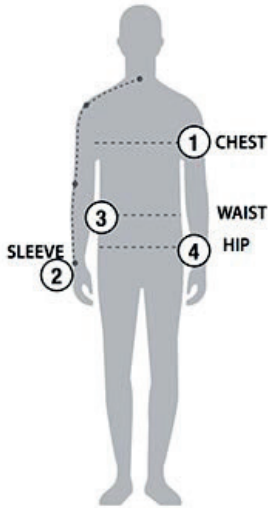

STORMTECH SIZING CHART

BASED ON YOUR BODY MEASUREMENTS

MEN'S SIZING

To select the best size for you, please follow these simple steps:

- ① **Most important measurement:**
Take your Chest/Bust measurement from just under your arm at the fullest part of the chest
- ② Take your Sleeve length from the back base of the neck across the shoulder and around the elbow to your wrist
- ③ Take your Waist measurement at the narrowest point around your natural waistline.
- ④ Take your Hip measurement at the fullest part of your body below the waist

When measurements fall between two sizes:
The size selection should be based on fit preference: Select lower size for a closer to body fit or the larger size for a more relaxed fit. When in doubt, we strongly recommend ordering a size sample.

WOMEN'S SIZING

AFP-1 | MEN'S GRAVITY THERMAL JACKET

MEN'S SIZING CHART – YOUR BODY MEASUREMENTS

SIZE	XS	S	M	L	XL	2XL	3XL	4XL	5XL
Chest ①	N/A	35"-38" [89-96.5cm]	38"-41" [96.5-104cm]	41"-44" [104-112cm]	44"-47" [112-119cm]	47"-50" [119-127cm]	50"-53" [127-134.5cm]	53"-56" [134.5-142cm]	56"-59" [142-150cm]
Sleeve Length ②	N/A	33"-34" [84-86.5cm]	34"-35" [86.5-89cm]	35"-36" [89-91.5cm]	36"-37" [91.5-94cm]	37"-38" [94-96.5cm]	38"-38.5" [96.5-97.75cm]	38.5"-39" [97.75cm-99cm]	39"-39.5" [99-100.25cm]
Waist ③	N/A	29"-32" [73.5-81cm]	32"-35" [81-89cm]	35"-38" [89-96.5cm]	38"-41" [96.5-104cm]	41"-44" [104-112cm]	44"-47" [112-119cm]	47"-50" [119-127cm]	50"-53" [127-134.5cm]
Hip ④	N/A	34"-37" [86-94cm]	37"-40" [94-101.5cm]	40"-43" [101.5-109cm]	43"-46" [109-117cm]	46"-49" [117-124.5cm]	49"-52" [124.5-132cm]	52"-55" [132-140cm]	55"-58" [140-147cm]